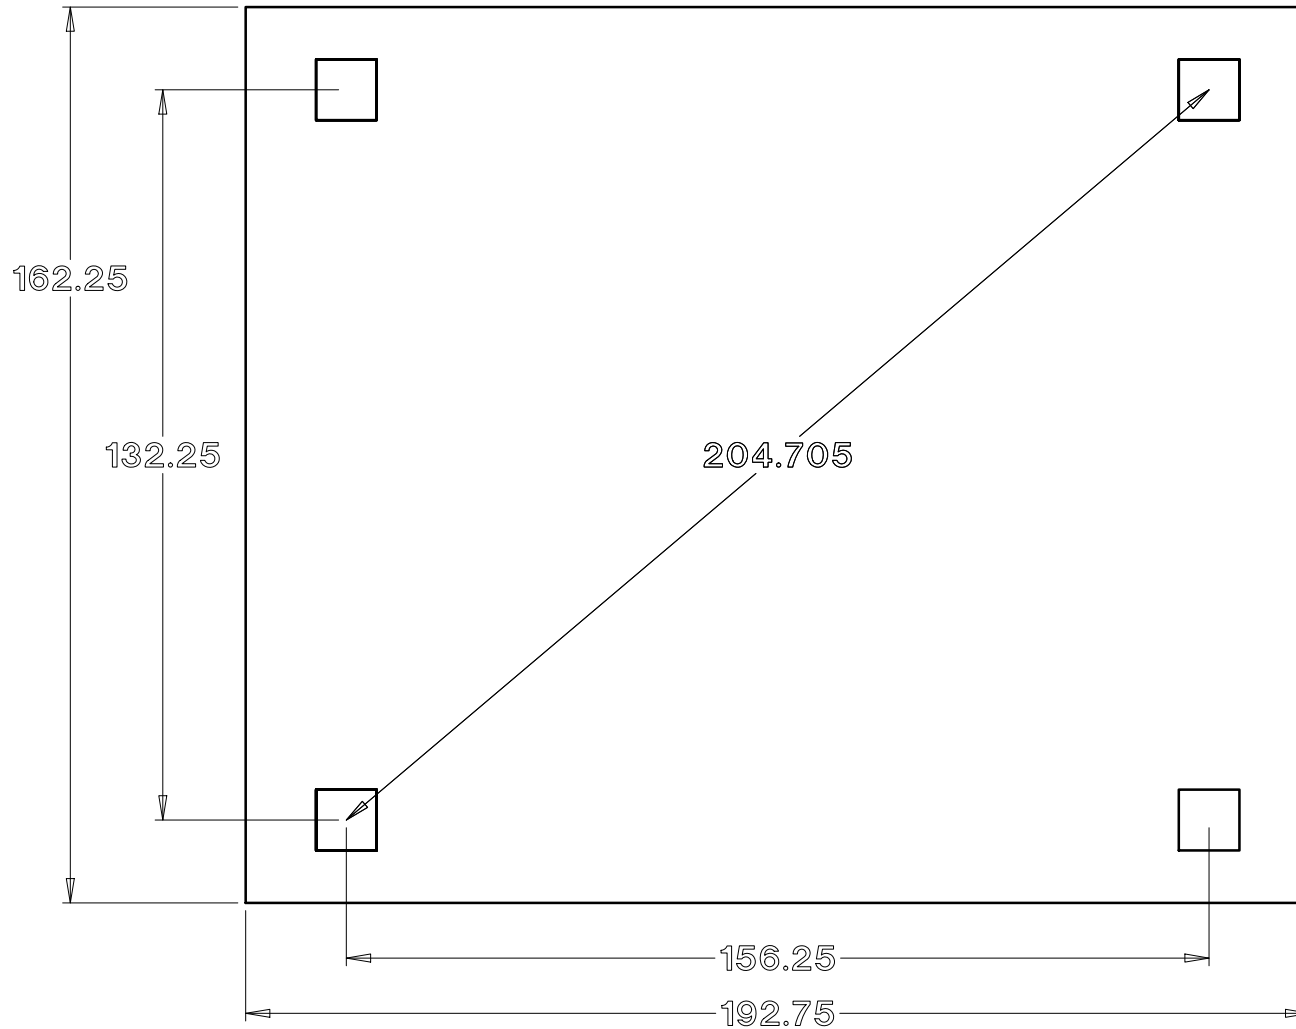

Baldwin Pergolas

12 x 14 Gable Pavilion